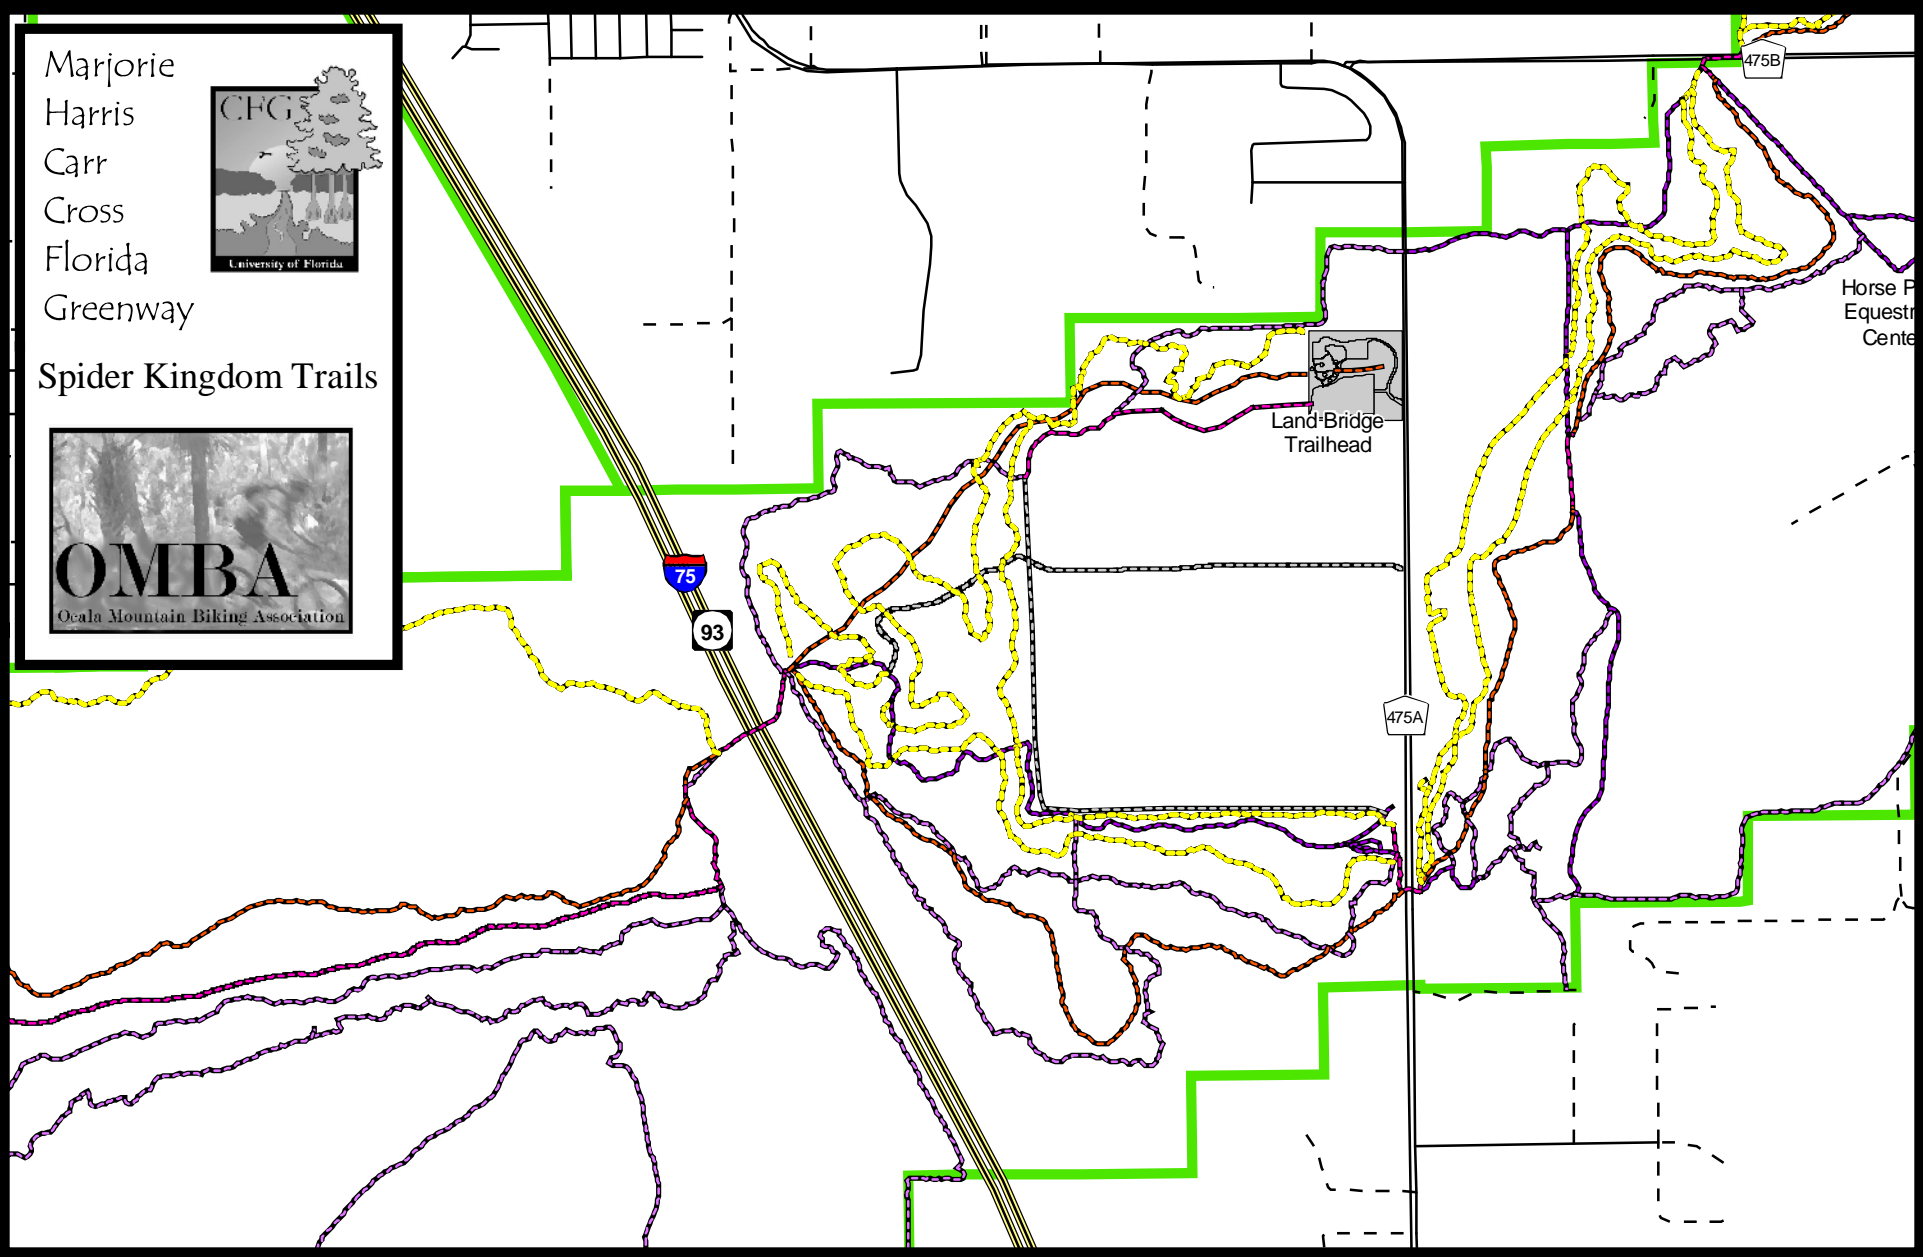

Marjorie
Harris
Carr
Cross
Florida
Greenway

Spider Kingdom Trails

Legend

- | | | | | | |
|-------------------------------|---------------------|------------------------|------------|--------------------|---------------------------------|
| OMBA Marked Trails | OMBA UNMARKED TRAIL | CFG Trail Types | Equestrian | Major Roads | US Road |
| OMBA RED TRAIL | OMBA YELLOW TRAIL | FTA Hiking | Wagon | Interstate | State Road |
| OMBA BLUE TRAIL | OMBA ACCESS ROAD | Bicycle | Other | County Road | Cross Florida Greenway Boundary |
| Marion County Sheriff Station | Multiple Use | Access Road | | | |

Temporary Parking during Santos Trailhead Construction (6/07/02-7/31/02)

Map By: Christopher Stoll, 5/31/02