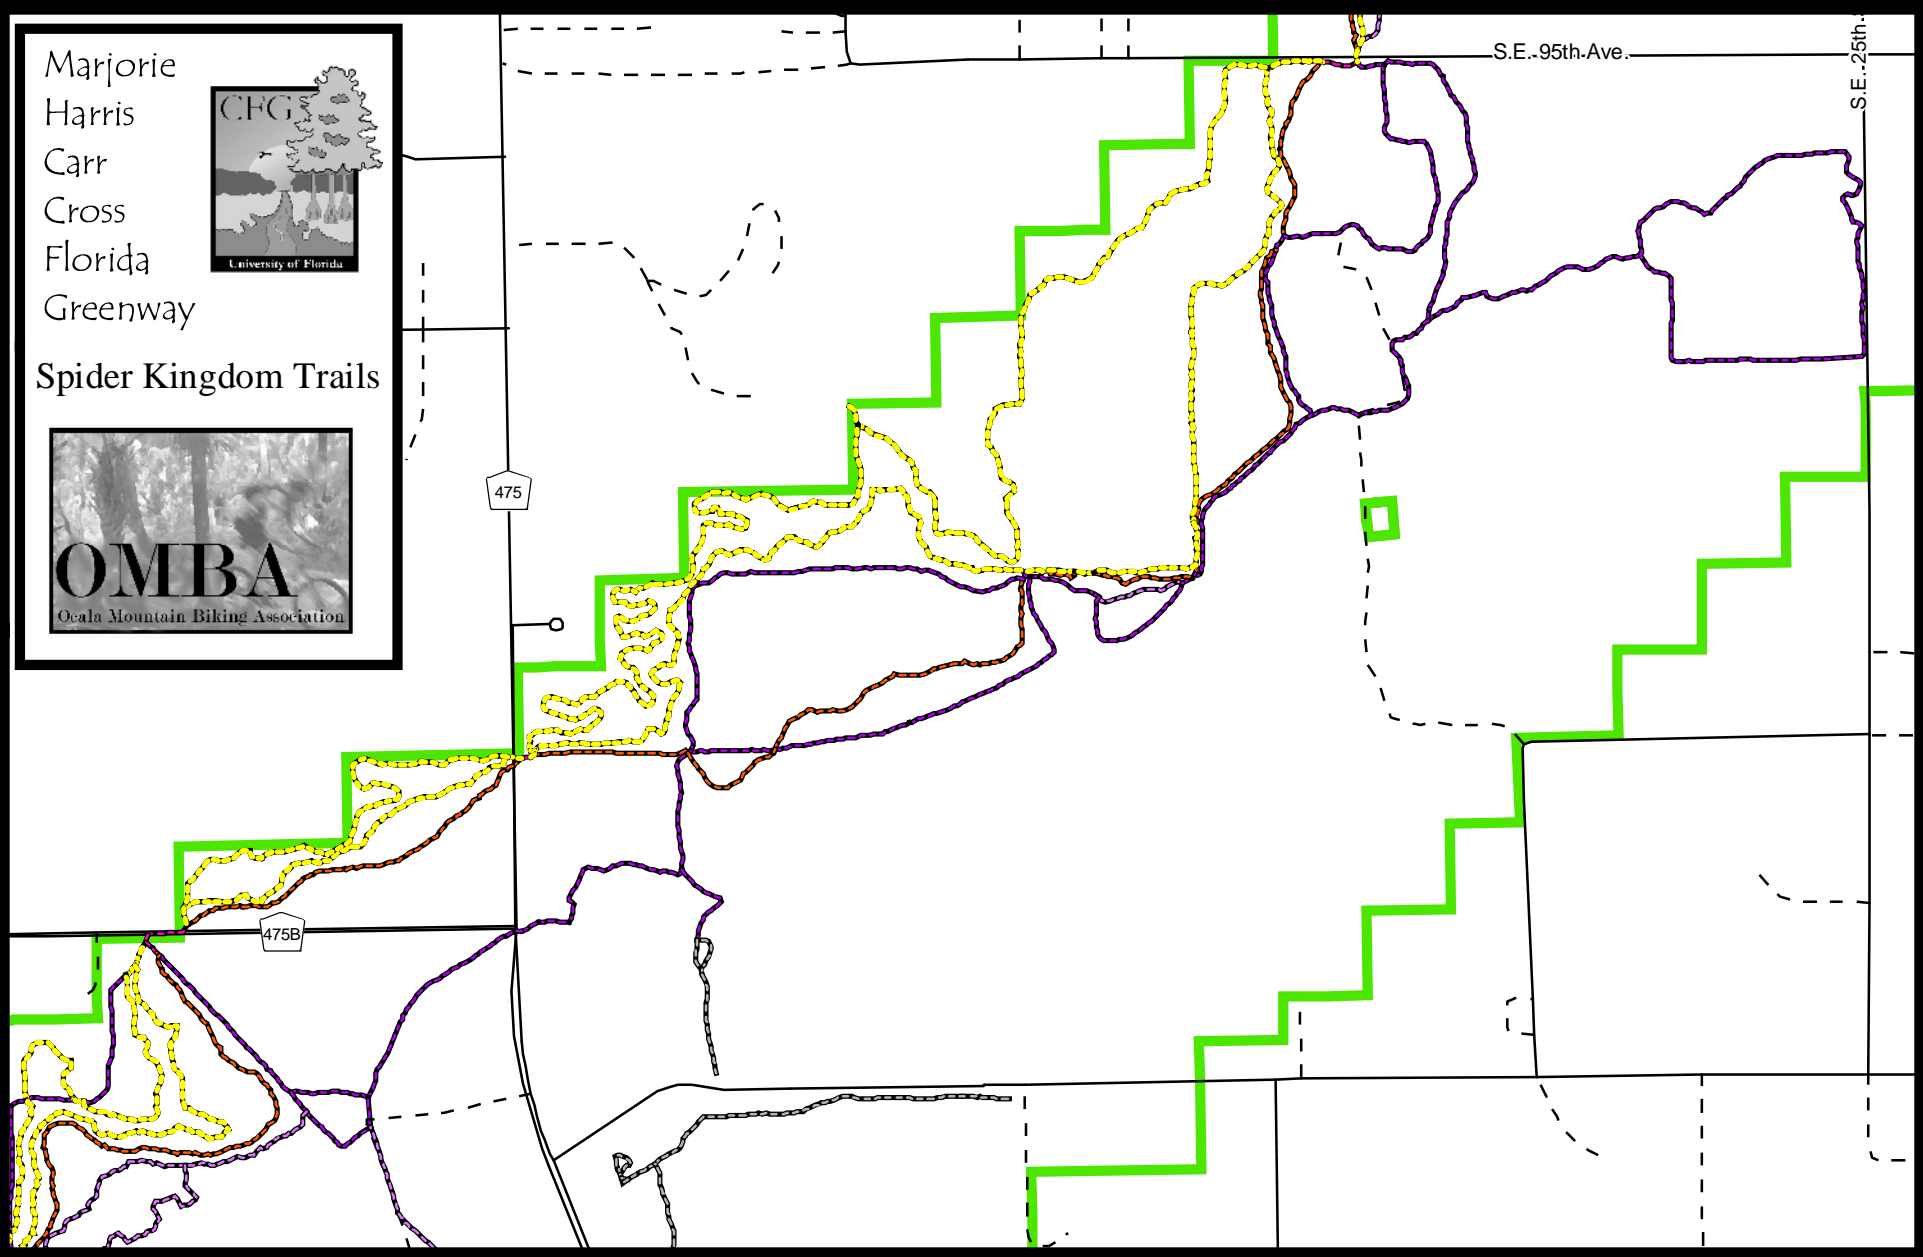

Marjorie
Harris
Carr
Cross
Florida
Greenway

Spider Kingdom Trails

Legend

- | | | | | | | |
|-------------------------------|---------------------------|---------------------|------------------------|-------------|--------------------|---------------------------------|
| Marion County Sheriff Station | OMBA Marked Trails | OMBA UNMARKED TRAIL | CFG Trail Types | Equestrian | Major Roads | US Road |
| | OMBA RED TRAIL | OMBA YELLOW TRAIL | FTA Hiking | Wagon | Interstate | State Road |
| | OMBA BLUE TRAIL | OMBA ACCESS ROAD | Bicycle | Other | County Road | Cross Florida Greenway Boundary |
| | | | Multiple Use | Access Road | | |

Temporary Parking during Santos Trailhead Construction (6/07/02-7/31/02)

Map By: Christopher Stoll, 5/31/02